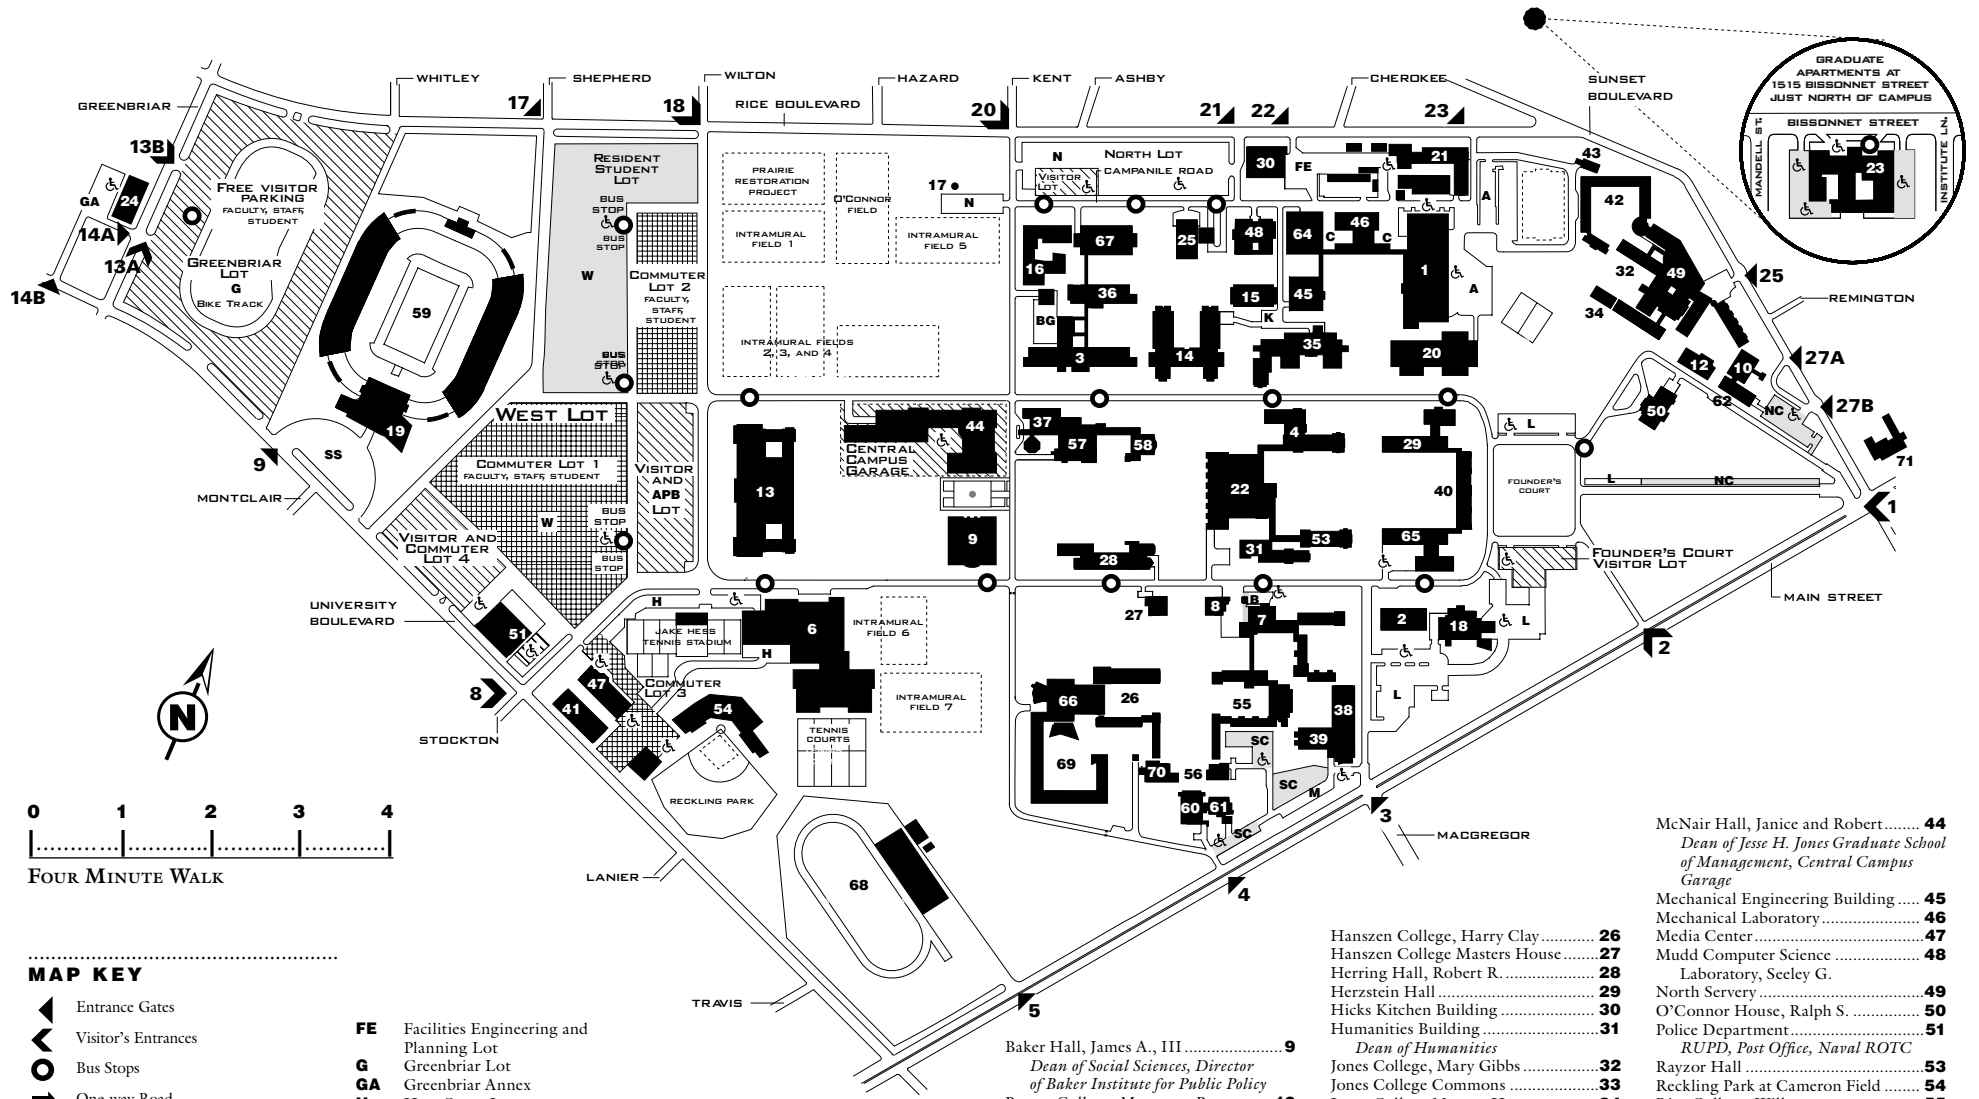

RICE UNIVERSITY CAMPUS MAP

MAP KEY

- Entrance Gates
- Visitor's Entrances
- Bus Stops
- One-way Road

PARKING KEY

- Faculty/Staff Parking
- Resident Student Parking
- Commuter Parking
- Visitor Parking (1 free lot-G)
- Accessible Parking

PARKING LOTS:

- A** Abercrombie Lot
- APB** Alice Pratt Brown Hall Lot
- B** Baker College-Housing & Dining Lot
- BG** Biology-Geology Lot
- C** Campanile Lot
- CG** Central Campus Garage (Paid)

- FE** Facilities Engineering and Planning Lot
- G** Greenbriar Lot
- GA** Greenbriar Annex
- H** Hess Court Lot
- K** Keck Lot
- L** Lovett Lot
- M** Main Street Lot
- N** North Lot
- NC** North Colleges Residents Lot
- SC** South Colleges Residents Lot
- SS** South Stadium Lot
- W** West Lot

PARKING RATES:

West of Entrance 18: \$1.00 each
40 minutes, \$9.00 daily maximum
East of Entrance 18: \$1.00 each
20 minutes, \$9.00 daily maximum

PAYMENT METHODS:

Central Campus Garage: cash or credit card.
Founder's Court, North, and West Lots Visitor Section: credit card.

ALPHABETICAL LISTING OF BUILDINGS

- Abercrombie Engineering..... 1
Laboratory
- Admission Office: See Lovett Hall
- Allen Center for Business Activities..... 2
President, Provost, Registrar, Cashier, Controller, Human Resources, Vice President for Finance and Administration, Vice President for Public Affairs, Vice President for Resource Development
- Anderson Biological Laboratories..... 3
M.D.
- Anderson Hall, M.D..... 4
Dean of Architecture
- Autry Court..... 6
- Baker College, James A..... 7
- Baker College Masters House..... 8